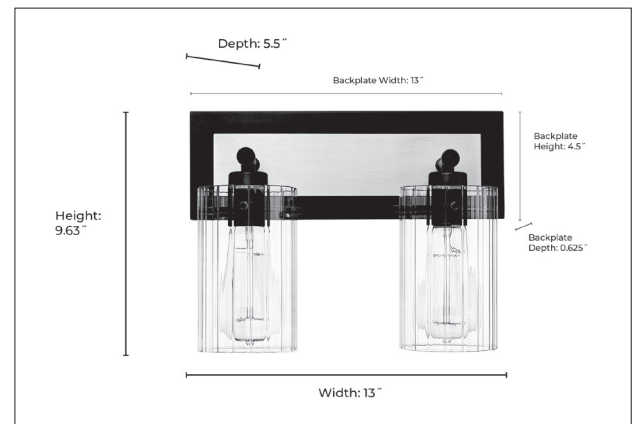

FINISH

MB/VB - Matte Black/ Vintage Brass

DIMENSIONS

Width 13"
Height 9.63"
Ext. 5.5"
Backplate Width 13"
Backplate Height 4.5"
Backplate Depth 0.63"
Weight 2.64 lbs.

MATERIAL

Steel

GLASS

Glass Clear Ribbed

LAMPING

Bulbs 2-Medium
Bulb Base Medium (E26)
Watts per Bulb 60W
Voltage 120V
Total Wattage 120W
Bulbs Included No

CERTIFICATION

ETL Listed Damp Location

ITEM NUMBER

SKU's 25002 MB/VB

25002 MB/VB

Millennium Lighting
105 Declaration Drive
McDonough, GA 30253
www.millenniumlighting.com