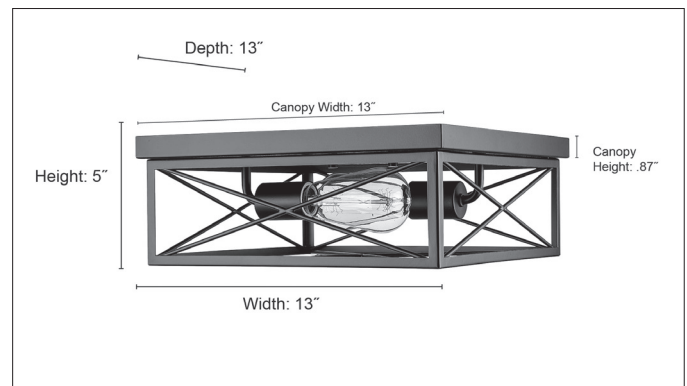

FINISH

MB - Matte Black

DIMENSIONS

Width 13"
Height 5"
Depth 13"
Canopy Width 13"
Canopy Height 0.87"
Canopy Depth 13"
Weight 4.7 lbs

MATERIAL

Steel

GLASS

Glass No

LAMPING

Bulbs 2-Medium
Bulb Base Medium (E26)
Watts per Bulb 60W
Voltage 120V
Total Wattage 120W
Bulbs Included No

CERTIFICATION

ETL Listed Damp Location

ITEM NUMBER

SKU's 94102 MB

94102 MB

Millennium Lighting
105 Declaration Drive
McDonough, GA 30253
www.millenniumlighting.com