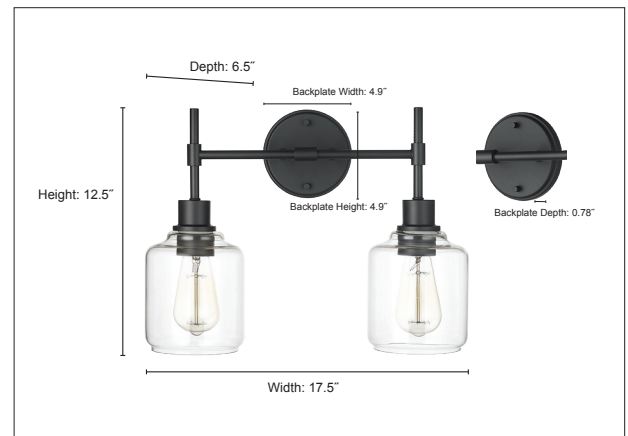

ITEM NUMBER

SKU's 46942 MB

Millennium Lighting
105 Declaration Drive
McDonough, GA 30253
www.millenniumlighting.com