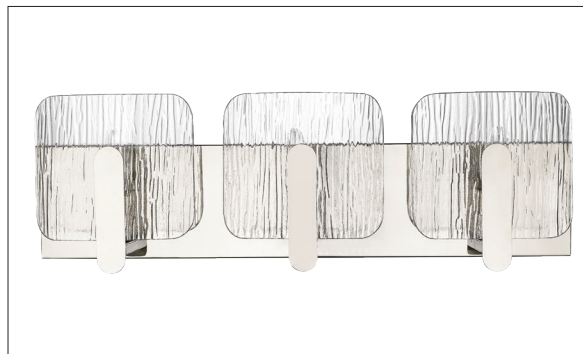

26003

RIMINI THREE LIGHT VANITY

FINISH

PN - Polished Nickel
VB - Vintage Brass

DIMENSIONS

Width 24"
Height 7"
Ext. 5"
Backplate Width 24"
Backplate Height 5.13"
Backplate Depth 0.75"
Weight 7.48

MATERIAL

Steel

GLASS

Glass Clear Textured

LAMPING

Bulbs 3-Medium
Bulb Base Medium (E26)
Watts per Bulb 60W
Voltage 120V
Total Wattage 180W
Bulbs Included No

CERTIFICATION

ETL Listed Damp Location

ITEM NUMBER

SKU's 26003 PN
26003 VB

26003 PN