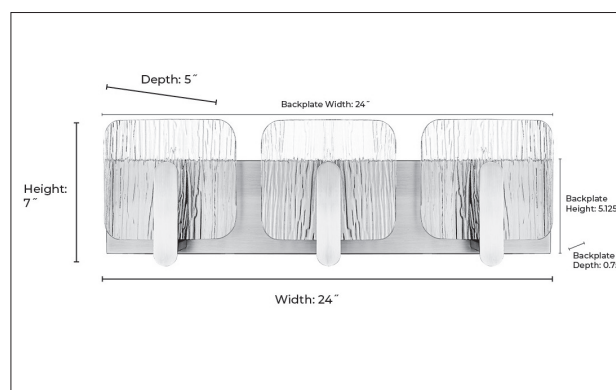

Millennium Lighting
105 Declaration Drive
McDonough, GA 30253
www.millenniumlighting.com