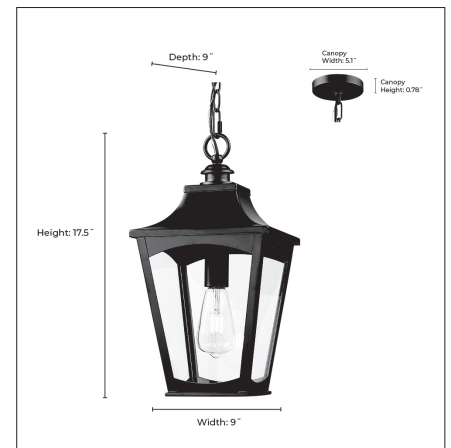

10931

CURRY ONE LIGHT OUTDOOR PENDANT

FINISH

PBK - Powder Coated Black

DIMENSIONS

Width 9"
Height 17.5"
Canopy Width 5.1"
Canopy Height 0.78"
Chain 60"
Wire 144"
Weight 7.32 lbs.

MATERIAL

Steel

GLASS

Glass Clear

LAMPING

Bulbs 1-Medium
Bulb Base Medium (E26)
Watts per Bulb 60W
Voltage 120V
Total Wattage 60 W
Bulbs Included No

CERTIFICATION

ETL Listed Damp Location

ITEM NUMBER

SKU's 10931 PBK

10931 PBK

Millennium Lighting
105 Declaration Drive
McDonough, GA 30253
www.millenniumlighting.com