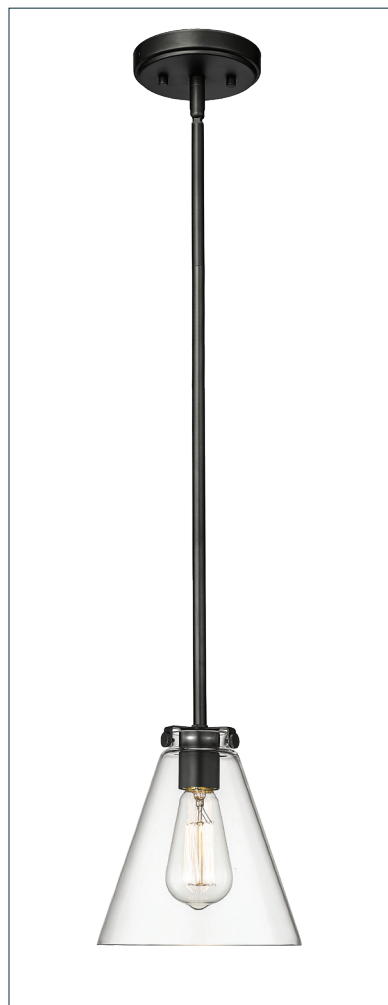

FINISHES

BN - Brushed Nickel

CH - Chrome

MB - Matte Black

MG - Modern Gold

DIMENSIONS

Width 7.5"

Height 8"

Canopy Width 5"

Canopy Depth 1.0"

Stems (1 ea.) 6", 12" & 18"

Weight 3.1 lbs

MATERIAL

Steel

GLASS

Glass Clear

UL Dry Location

ITEM NUMBER

SKU's 8131 BN

8131 CH

8131 MB

8131 MG

8131 MB

8131 BN