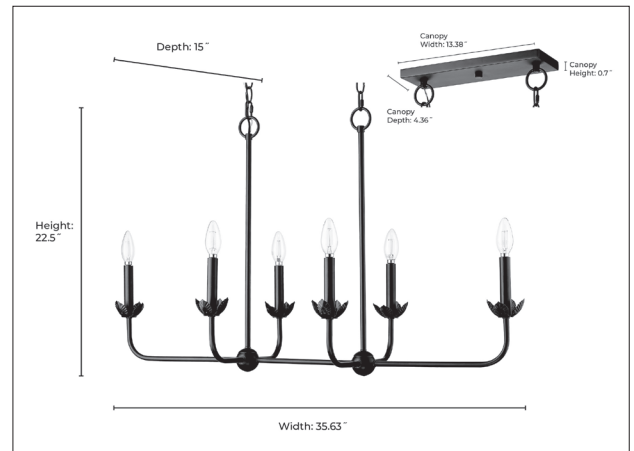

29806

FREESIA SIX LIGHT LINEAR CHANDELIER

FINISH

MB - Matte Black

DIMENSIONS

Width 35.63"
Height 22.5"
Depth 15"
Canopy Width 13.38"
Canopy Height 0.8"
Canopy Depth 4.36"
Chain (2) 60"
Wire 144"
Weight 7.48 lbs.

MATERIAL

Steel

Glass

Glass No

LAMPING

Bulbs 6-Candle
Bulb Base Candelabra (E12)
Watts per Bulb 40W
Voltage 120V
Total Wattage 240W
Bulbs Included No

CERTIFICATION

ETL Listed Dry

ITEM NUMBER

SKU's 29806 MB

29806 MB

Millennium Lighting
105 Declaration Drive
McDonough, GA 30253
www.millenniumlighting.com