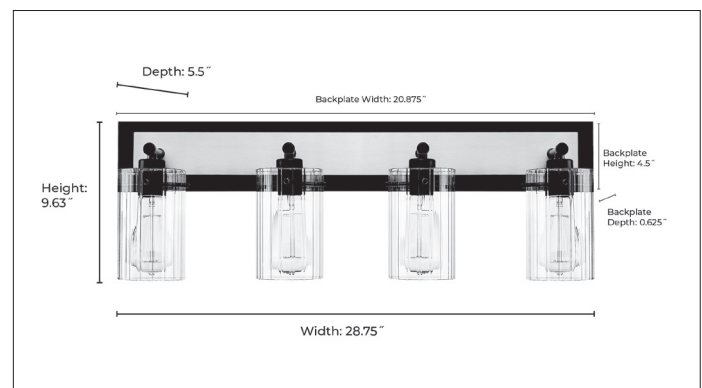

FINISH

MB/ VB - Matte Black/Vintage Brass

DIMENSIONS

Width 28.75"
Height 9.63"
Ext. 5.5"
Backplate Width 28.75"
Backplate Height 4.5"
Backplate Depth 0.63"
Weight 6.6 lbs.

MATERIAL

Steel

GLASS

Glass Clear Ribbed

LAMPING

Bulbs 4-Medium
Bulb Base Medium (E26)
Watts per Bulb 60W
Voltage 120V
Total Wattage 240W
Bulbs Included No

CERTIFICATION

ETL Listed Damp Location

ITEM NUMBER

SKU's 25004 MB/VB

25004 MB/VB

Millennium Lighting
105 Declaration Drive
McDonough, GA 30253
www.millenniumlighting.com