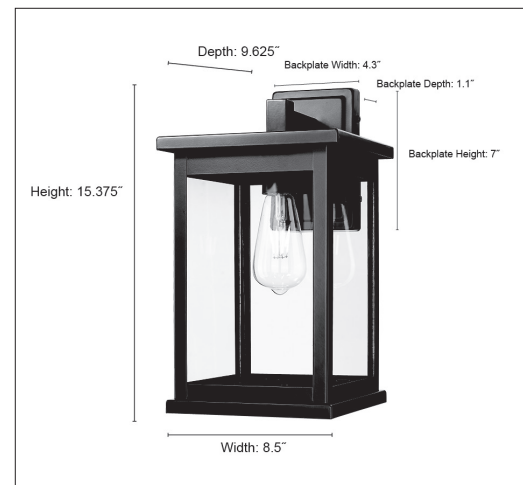

4126

BOWTON II ONE LIGHT OUTDOOR WALL SCONCE

FINISH

PBK - Powder Coated Black

DIMENSIONS

Width 8.5"
Height 15.375"
Depth 9.625"
Backplate Width 4.3"
Backplate Height 7"
Backplate Depth 1.1"
Weight 6.81 lbs

MATERIAL

Steel

GLASS

Glass Clear

LAMPING

Bulbs 1-Medium
Bulb Base Medium (E26)
Watts per Bulb 100W
Voltage 120V
Total Wattage 100 W
Bulbs Included No

CERTIFICATION

ETL Listed Wet Location

ITEM NUMBER

SKU's 4126 PBK

4126 PBK

Millennium Lighting
105 Declaration Drive
McDonough, GA 30253
www.millenniumlighting.com