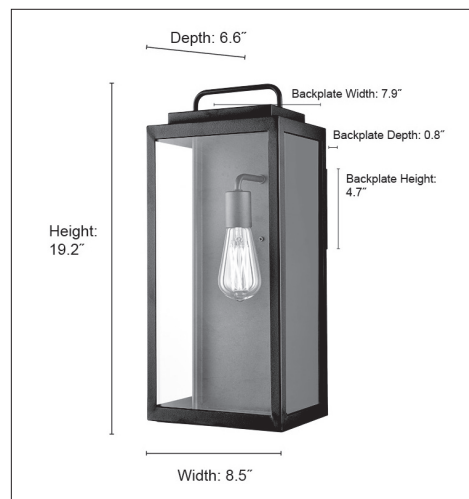

260101

GALLATIN ONE LIGHT OUTDOOR WALL MOUNT

FINISH

TBK - Textured Black

DIMENSIONS

Width 8.5"
Height 19.2"
Depth 6.6"
Backplate Width 7.9"
Backplate Height 4.7"
Backplate Depth 0.8"
Weight 7.6 lbs

MATERIAL

Steel

GLASS

Glass Clear

LAMPING

Bulbs 1-Medium
Bulb Base Medium (E26)
Watts per Bulb 60W
Voltage 120V
Total Wattage 60W
Bulbs Included No

CERTIFICATION

ETL Listed Wet Location

ITEM NUMBER

SKU's 260101 TBK

260101 TBK

Millennium Lighting
105 Declaration Drive
McDonough, GA 30253
www.millenniumlighting.com