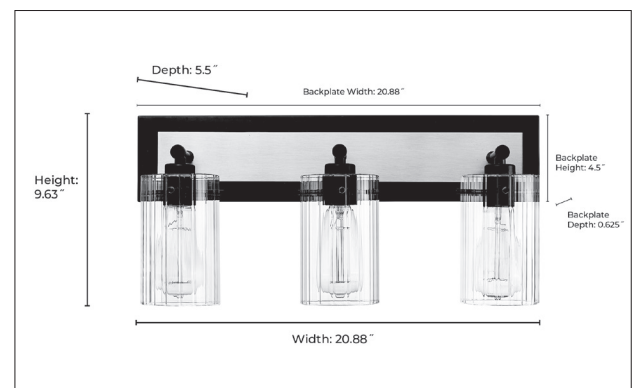

FINISH

MB/ VB - Matte Black/Vintage Brass

DIMENSIONS

Width	20.88"
Height	9.63"
Depth	5.5"
Backplate Width	20.88"
Backplate Height	4.5"
Backplate Depth	0.63"
Weight	4.84 lbs.

MATERIAL

Steel

GLASS

Glass Clear Ribbed

LAMPING

# Bulbs	3-Medium
Bulb Base	Medium (E26)
Watts per Bulb	60W
Voltage	120V
Total Wattage	180W
Bulbs Included	No

CERTIFICATION

ETL Listed Damp Location

ITEM NUMBER

SKU's 25003 MB/VB

25003 MB/VB

Millennium Lighting
105 Declaration Drive
McDonough, GA 30253
www.millenniumlighting.com