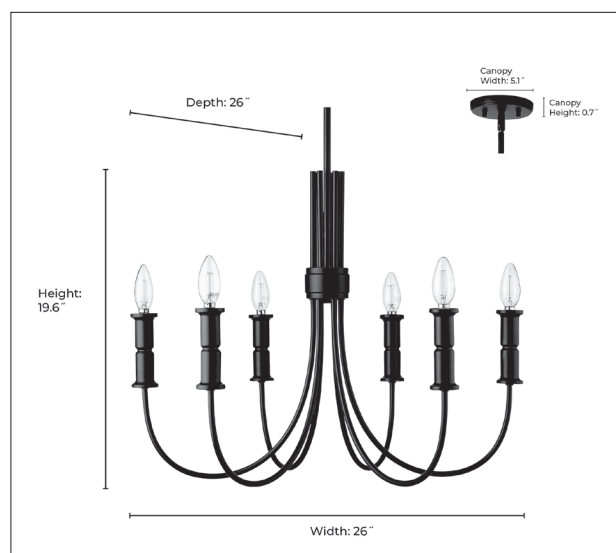

29206 PN

Millennium Lighting
105 Declaration Drive
McDonough, GA 30253
www.millenniumlighting.com