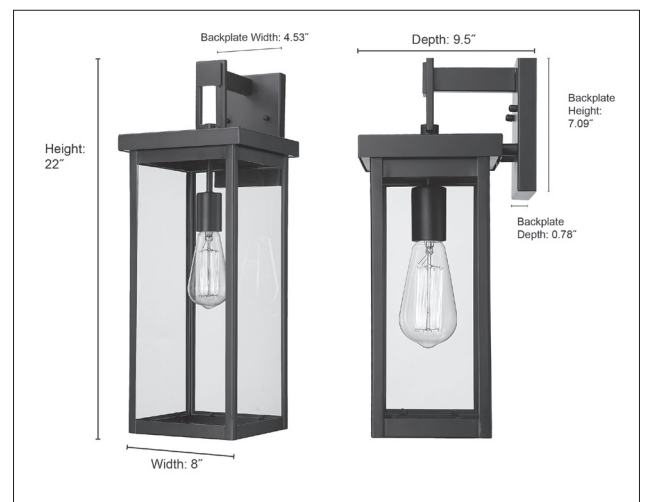

Millennium Lighting
105 Declaration Drive
McDonough, GA 30253
www.millenniumlighting.com