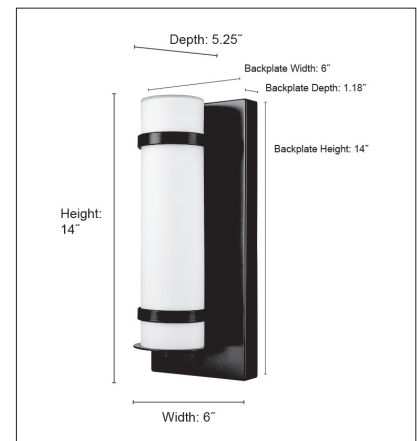

77001

LED ONE LIGHT OUTDOOR SCONCE

FINISH

PBK - Powder Coated Black

DIMENSIONS

Width 6"
Height 14"
Extension: 5.25"
Backplate Width 6"
Backplate Height 14"
Backplate Depth 1.18"
Weight 4.84 lbs

MATERIAL

Steel

Glass

Glass White

LAMPING

Integrated LED
450 Lumens
3000K
8W

CERTIFICATION

ETL Listed Wet Location

ITEM NUMBER

SKU's 77001 PBK

77001 PBK

Millennium Lighting
105 Declaration Drive
McDonough, GA 30253
www.millenniumlighting.com