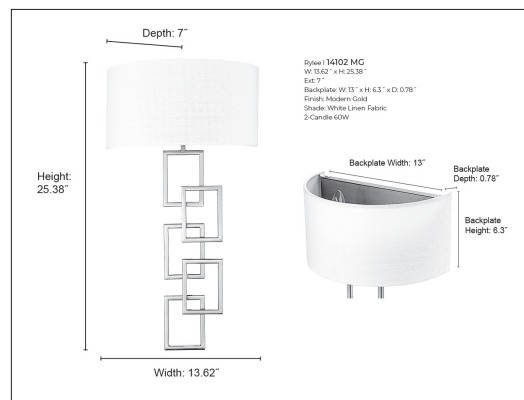

14102

RYLEE TWO LIGHT SCONCE

FINISH

MG - Modern Gold

DIMENSIONS

Width 13.62"
Height 25.38"
Extension: 7"
Backplate Width 13"
Backplate Height 6.3"
Backplate Depth 0.78"
Weight 3.09 lbs

MATERIAL

Steel

Shade

Shade White Linen Fabric

LAMPING

Bulbs 2-Candle
Bulb Base Candelabra (E12)
Watts per Bulb 60W
Voltage 120V
Total Wattage 120W
Bulbs Included No

CERTIFICATION

ETL Listed Damp Location

ITEM NUMBER

SKU's 14102 MG

14102 MG

Millennium Lighting
105 Declaration Drive
McDonough, GA 30253
www.millenniumlighting.com