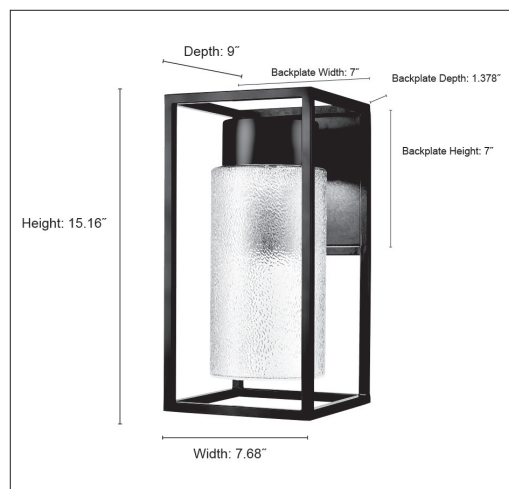

73101

LED LIGHT OUTDOOR WALL SCONCE

FINISH

PBK - Powder Coated Black

DIMENSIONS

Width 7.68"
Height 15.16"
Ext. 9"
Backplate Width 7"
Backplate Height 7"
Backplate Depth 1.378"
Weight 7.48 lbs.

MATERIAL

Steel

GLASS

Glass Clear Textured

LAMPING

LED 12W
900 LM
3000K

CERTIFICATION

ETL Listed Wet Location

ITEM NUMBER

SKU's 73101 PBK

73101 PBK

Millennium Lighting
105 Declaration Drive
McDonough, GA 30253
www.millenniumlighting.com