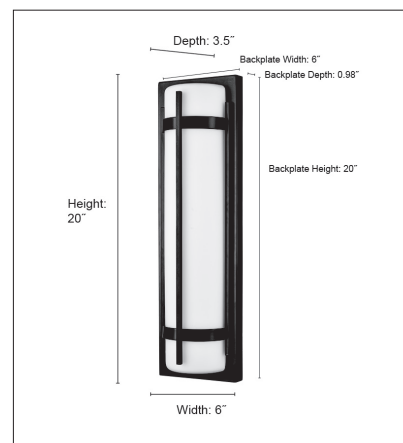

76101

LED ONE LIGHT OUTDOOR SCONCE

FINISH

PBK - Powder Coated Black

DIMENSIONS

Width 6"
Height 20"
Extension:
Backplate Width 6"
Backplate Height 20"
Backplate Depth 0.98"
Weight 6.16 lbs

MATERIAL

Steel

Glass

Glass White

LAMPING

LED 23W
900 LM
3000K

CERTIFICATION

ETL Listed Wet Location

ITEM NUMBER

SKU's 76101 PBK

76101 PBK

Millennium Lighting
105 Declaration Drive
McDonough, GA 30253
www.millenniumlighting.com