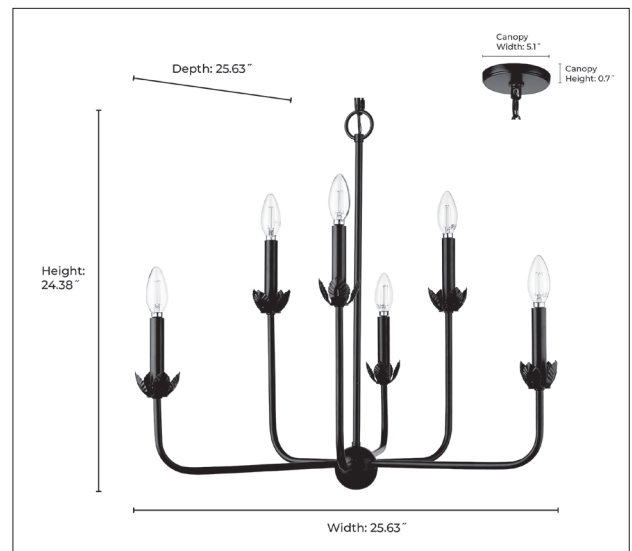

29706

FREESIA SIX LIGHT CHANDELIER

**FINISH**

MB - Matte Black

**DIMENSIONS**

Width 25.63"  
Height 24.38"  
Canopy Width 5.1"  
Canopy Height 0.7"  
Canopy Depth 5.1"  
Chain 60"  
Wire 144"  
Weight 5.5 lbs.

**MATERIAL**

Steel

**Glass**

Glass No

**LAMPING**

# Bulbs 6-Candle  
Bulb Base Candelabra (E12)  
Watts per Bulb 40W  
Voltage 120V  
Total Wattage 240W  
Bulbs Included No

**CERTIFICATION**

ETL Listed Dry

**ITEM NUMBER**

SKU's 29706 MB

29706 MB

Millennium Lighting  
105 Declaration Drive  
McDonough, GA 30253  
[www.millenniumlighting.com](http://www.millenniumlighting.com)