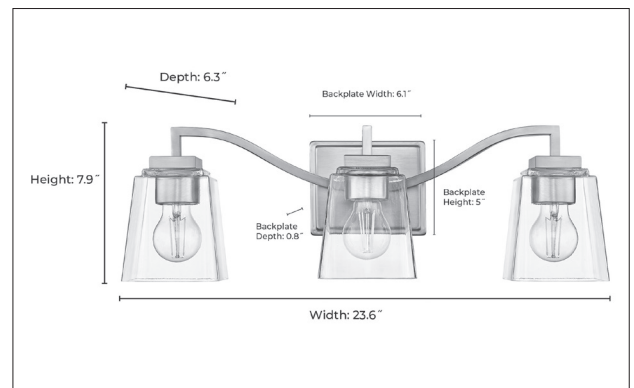

Millennium Lighting
105 Declaration Drive
McDonough, GA 30253
www.millenniumlighting.com