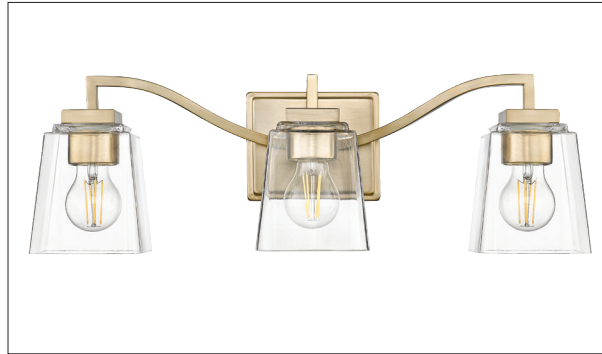

24003

AVENNA THREE LIGHT VANITY

**FINISH**

MG - Modern Gold  
PN - Polished Nickel

**DIMENSIONS**

Width 23.6"  
Height 7.9"  
Ext. 6.3"  
Backplate Width 6.1"  
Backplate Height 5"  
Backplate Depth 0.8"  
Weight 4.84 lbs.

**MATERIAL**

Steel

**GLASS**

Glass Clear Square

**LAMPING**

# Bulbs 3-Medium  
Bulb Base Medium (E26)  
Watts per Bulb 60W  
Voltage 120V  
Total Wattage 180W  
Bulbs Included No

**CERTIFICATION**

ETL Listed Damp Location

**ITEM NUMBER**

SKU's 24003 MG  
24003 PN

24003 MG