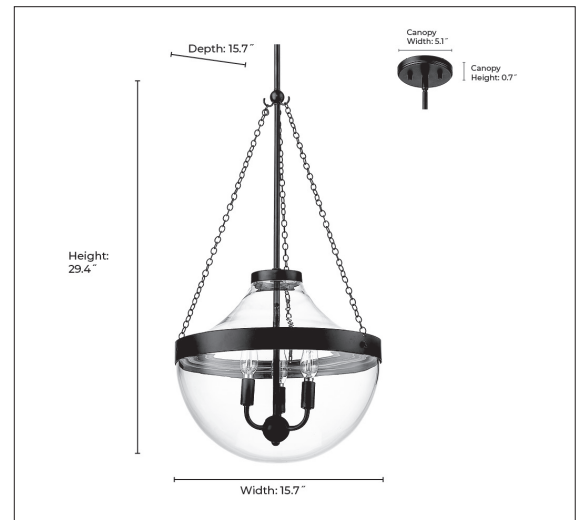

20103 MB

Millennium Lighting
105 Declaration Drive
McDonough, GA 30253
www.millenniumlighting.com