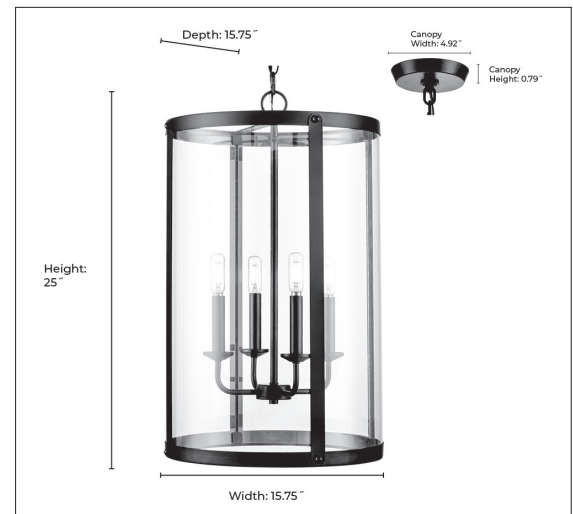

94004 BN

Millennium Lighting
105 Declaration Drive
McDonough, GA 30253
www.millenniumlighting.com