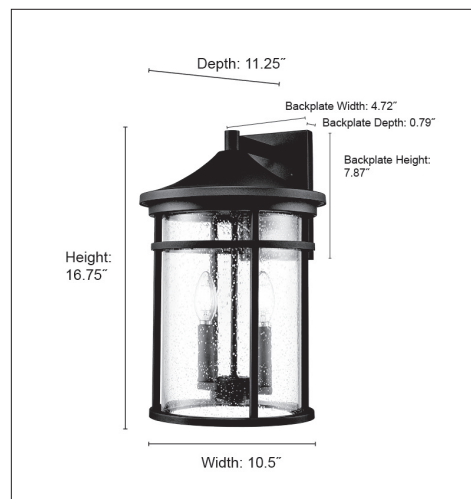

91322

NAMATH TWO LIGHT OUTDOOR WALL MOUNT

FINISH

TBK - Textured Black

DIMENSIONS

Width 10.5"
Height 16.75"
Depth 11.25"
Backplate Width 4.72"
Backplate Height 7.87"
Backplate Depth 0.79"
Weight 7.36 lbs

MATERIAL

Steel

GLASS

Glass Clear Seeded

LAMPING

Bulbs 2-Candle
Bulb Base Candelabra (E12)
Watts per Bulb 40W
Voltage 120V
Total Wattage 80W
Bulbs Included No

CERTIFICATION

ETL Listed Wet Location

ITEM NUMBER

SKU's 91322 TBK

91322 TBK

Millennium Lighting
105 Declaration Drive
McDonough, GA 30253
www.millenniumlighting.com