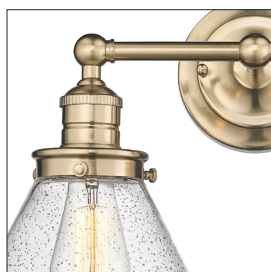

FINISHES

BN - Brushed Nickel

MB - Matte Black

MG - Modern Gold

DIMENSIONS

Width 18.375"

Height 11.25"

Extension 9"

Backplate Width 5.375"

Backplate Depth 1.5"

Weight 4.11 lbs

MATERIAL

Steel

GLASS

Glass Clear Seedy

LAMPING

ITEM NUMBER

SKU's 4142 BN

4142 MB

4142 MG

4142 MB

4142 BN

4142 MG

Millennium Lighting
 105 Declaration Drive
 McDonough, GA 30253
www.millenniumlighting.com