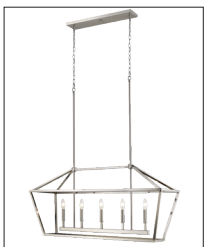

3245 - FIVE LIGHT ISLAND

Dimensions

Width	40"
Height	68"
Body	19"
Depth	12"
Chain	12"
Wire Length	120"
Weight	11.9 lbs

Finish & Material

Finishes	AS - Antique Silver MB - Matte Black MG - Modern Gold RBZ - Rubbed Bronze SN - Satin Nickel VG - Vintage Gold VW - Vintage White
----------	---

Material	Steel
----------	-------

Stems, Chain and Wire

Stems	18", 12" and 6" Stems Included
Chain	12" Chain Included
Wire	Length of wire will allow for 2 additional 12" rods

Glass/Shade

Glass	No
-------	----

3245-MG

3245-AS

3245-MB

3245-RBZ

3245-SN

3245-VG

3245-VW

"Making the Desirable Affordable"