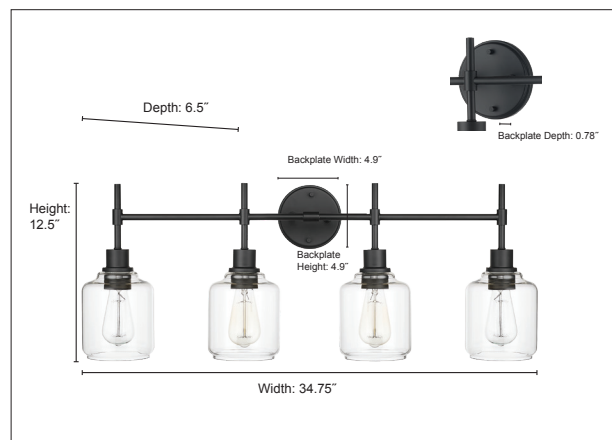

ITEM NUMBER

SKU's 46944 MB

Millennium Lighting
105 Declaration Drive
McDonough, GA 30253
www.millenniumlighting.com