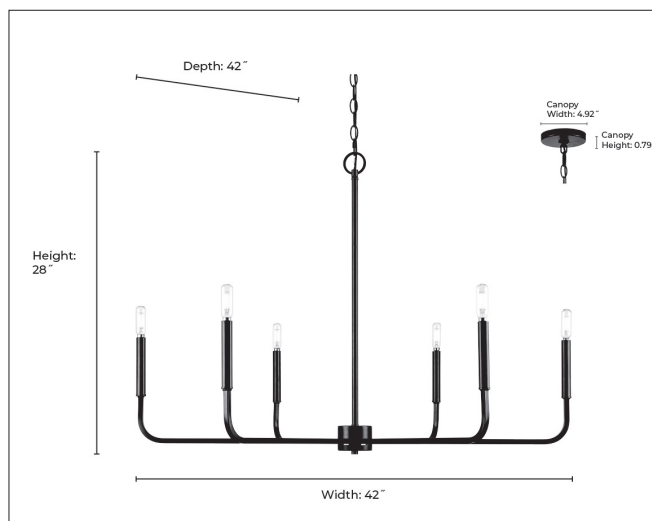

97426

HERRING SIX LIGHT CHANDELIER

FINISH

MB - Matte Black

DIMENSIONS

Width 42"
Height 28"
Canopy Width 4.92"
Canopy Height 0.79"
Canopy Depth 4.92"
Chain 60"
Wire 144"
Weight 7.3 lbs.

MATERIAL

Steel

Glass

Glass No

Candle Sleeve Cup

Candle Sleeve Cup Optional candle sleeve cup included

LAMPING

Bulbs 6-Candle
Bulb Base Candelabra (E12)
Watts per Bulb 60W
Voltage 120V
Total Wattage 360W
Bulbs Included No

CERTIFICATION

ETL Listed Dry

ITEM NUMBER

SKU's 97426 MB

97426 MB

Optional candle sleeve cup included in box.

Millennium Lighting
105 Declaration Drive
McDonough, GA 30253
www.millenniumlighting.com