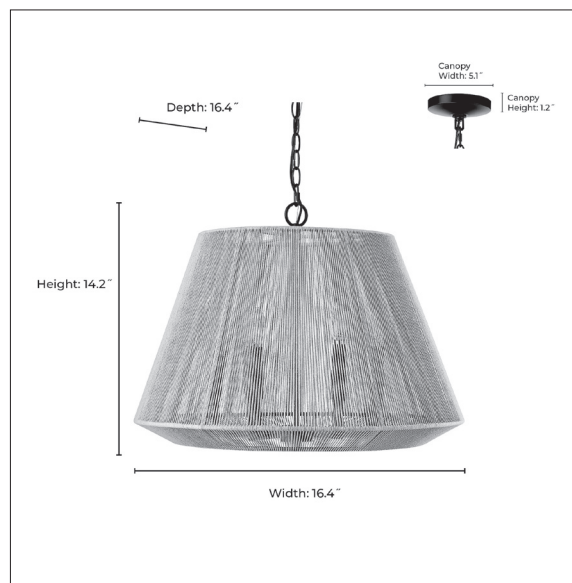

20603

STERLING THREE LIGHT PENDANT

FINISH

MB - Matte Black
MG- Modern Gold

DIMENSIONS

Width 16.4"
Height 14.2"
Canopy Width 5.1"
Canopy Height 1.2"
Canopy Depth 5.1"
Chain 60"
Wire 144"
Weight 5.94 lbs.

MATERIAL

Steel

SHADE

Shade Natural Cotton Twine
White Cotton Twine

LAMPING

Bulbs 3-Candle
Bulb Base Candelabra (E12)
Watts per Bulb 40W
Voltage 120V
Total Wattage 120W
Bulbs Included No

CERTIFICATION

ETL Listed Dry

ITEM NUMBER

SKU's 20603 MB
20603 MG

20603 MB

Shade - Natural Cotton Twine

20603 MG

Shade - White Cotton Twine

Millennium Lighting
105 Declaration Drive
McDonough, GA 30253
www.millenniumlighting.com