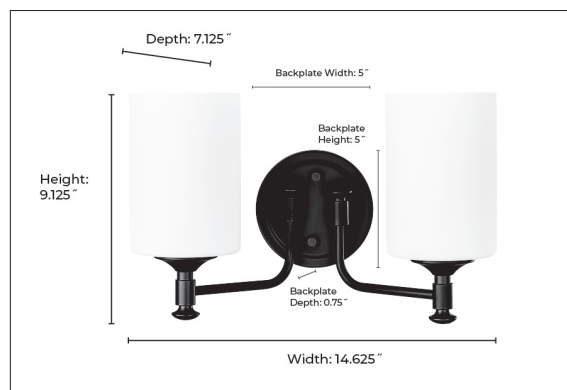

91032 PN

Millennium Lighting
105 Declaration Drive
McDonough, GA 30253
www.millenniumlighting.com