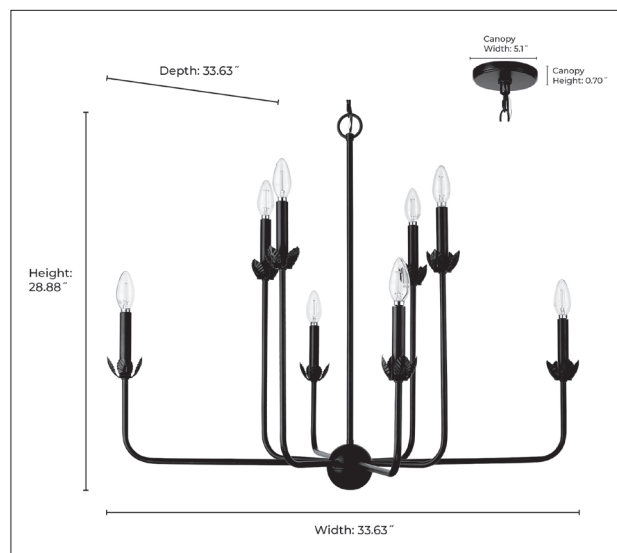

29708

FREESIA EIGHT LIGHT CHANDELIER

**FINISH**

MB - Matte Black

**DIMENSIONS**

Width 33.63"  
Height 28.88"  
Canopy Width 5.1"  
Canopy Height 0.7"  
Canopy Depth 5.1"  
Chain 60"  
Wire 144"  
Weight 7.26 lbs.

**MATERIAL**

Steel

**Glass**

Glass No

**LAMPING**

# Bulbs 8-Candle  
Bulb Base Candelabra (E12)  
Watts per Bulb 40W  
Voltage 120V  
Total Wattage 320W  
Bulbs Included No

**CERTIFICATION**

ETL Listed Dry

**ITEM NUMBER**

SKU's 29708 MB

29708 MB

Millennium Lighting  
105 Declaration Drive  
McDonough, GA 30253  
www.millenniumlighting.com