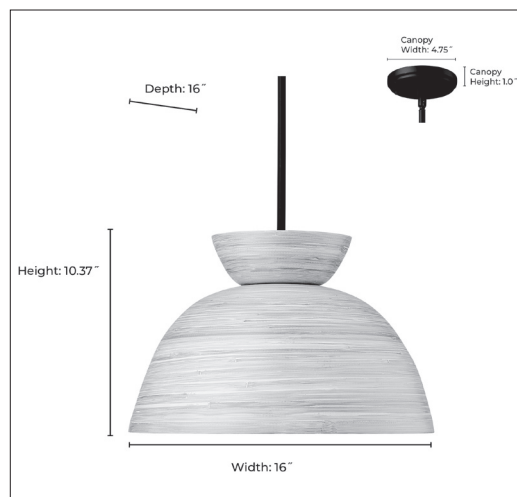

48001

JAYCEN ONE LIGHT PENDANT

FINISH

MB - Matte Black

DIMENSIONS

Width 16"
Height 10.37"
Canopy Width 5"
Canopy Height 1.0"
Canopy Depth 5"
Stems (1) 6", (1) 12", (1) 18"
Wire 30.96"
Weight 3.48 lbs.

MATERIAL

Steel

Shade

Shade Natural Bamboo

LAMPING

Bulbs 1-Medium
Bulb Base Medium (E26)
Watts per Bulb 60W
Voltage 120V
Total Wattage 60W
Bulbs Included No

CERTIFICATION

ETL Listed Dry

ITEM NUMBER

SKU's 48001 MB

48001 MB

Millennium Lighting
105 Declaration Drive
McDonough, GA 30253
www.millenniumlighting.com