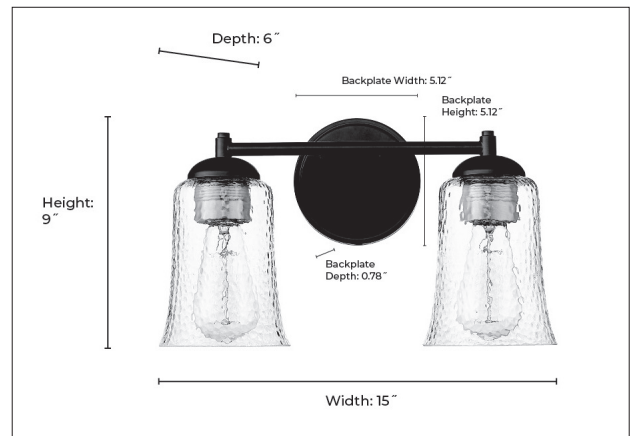

10102 CW

Millennium Lighting
105 Declaration Drive
McDonough, GA 30253
www.millenniumlighting.com