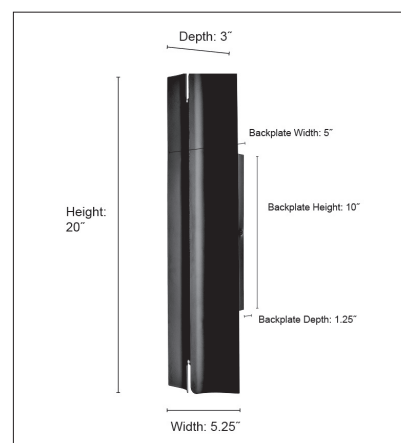

78101

LED ONE LIGHT OUTDOOR SCONCE

FINISH

PBK - Powder Coated Black

DIMENSIONS

Width 5.25"
Height 20"
Extension: 3"
Backplate Width 5"
Backplate Height 10"
Backplate Depth 1.25"
Weight 6.16 lbs

MATERIAL

Steel

Glass

Glass No

LAMPING

LED 12W
500 LM
3000K

CERTIFICATION

ETL Listed Wet Location

ITEM NUMBER

SKU's 78101 PBK

78101 PBK

Millennium Lighting
105 Declaration Drive
McDonough, GA 30253
www.millenniumlighting.com