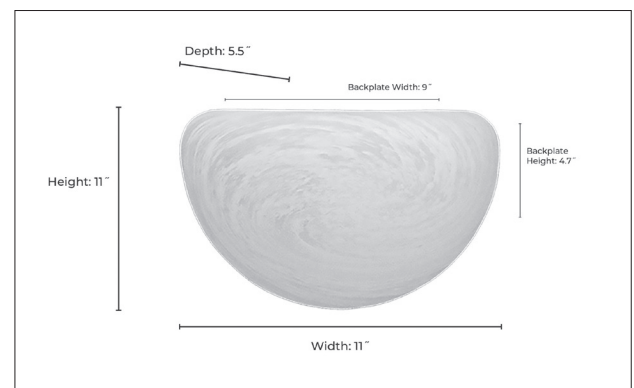

FINISH

WH - White

DIMENSIONS

Width 11"
Height 5"
Depth 5.5"
Backplate Width 9"
Backplate Height 4.7"

MATERIAL

Glass

GLASS

Glass Alabaster

LAMPING

Bulbs 1-Medium
Bulb Base Medium (E26)
Watts per Bulb 100W
Voltage 120V
Total Wattage 100W
Bulbs Included No

CERTIFICATION

UL Listed Dry

ITEM NUMBER

SKU's 721 WH

721 WH

Millennium Lighting
105 Declaration Drive
McDonough, GA 30253
www.millenniumlighting.com