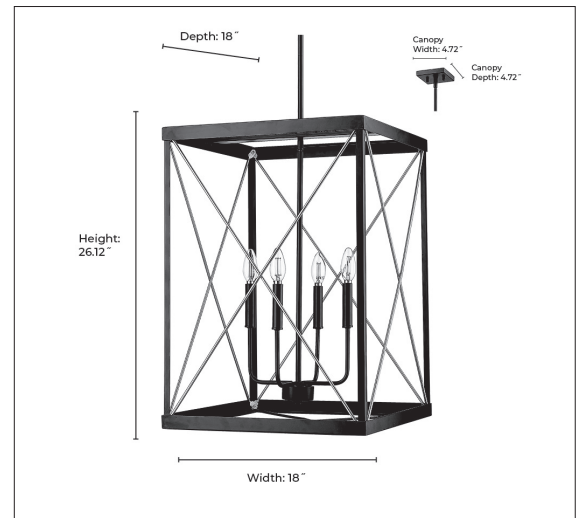

13704

TERNI FOUR LIGHT PENDANT

FINISH

MB/PMG - Matte Black/Painted Modern Gold

DIMENSIONS

Width 18"
Height 26.12"
Canopy Width 4.72"
Canopy Depth 4.72"
Stems Included (1 ea.) 6", 12", & 18"
Wire 144"
Weight 12.28 lbs.

MATERIAL

Steel

Glass

Glass No

LAMPING

Bulbs 4-Candle
Bulb Base Candelabra (E12)
Watts per Bulb 60W
Voltage 120V
Total Wattage 240W
Bulbs Included No

CERTIFICATION

ETL Listed Dry

ITEM NUMBER

SKU's 13704 MB/PMG

13704 MB/PMG

Millennium Lighting
105 Declaration Drive
McDonough, GA 30253
www.millenniumlighting.com