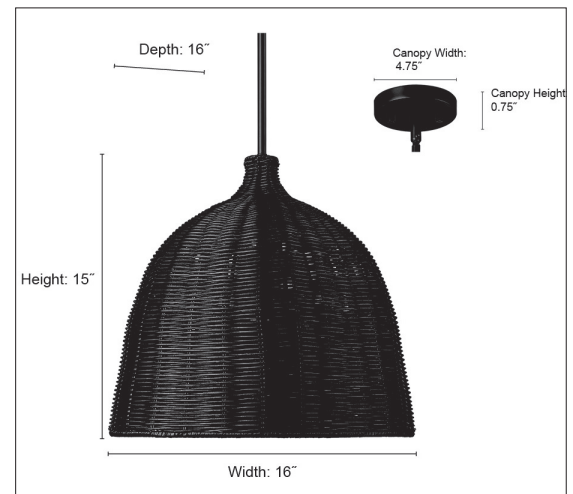

9026 MB

Millennium Lighting
105 Declaration Drive
McDonough, GA 30253
www.millenniumlighting.com