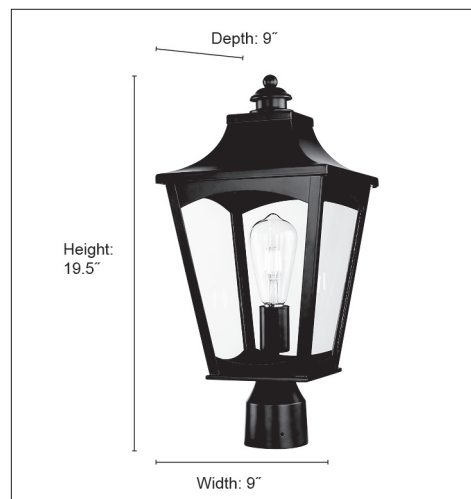

10941

CURRY ONE LIGHT OUTDOOR POST LANTERN

FINISH

PBK - Powder Coated Black

DIMENSIONS

Width 9"
Height 19.5"
Depth 9"
Weight 6.40 lbs

MATERIAL

Steel

GLASS

Glass Clear

LAMPING

Bulbs 1-Medium
Bulb Base Medium (E26)
Watts per Bulb 60W
Voltage 120V
Total Wattage 60W
Bulbs Included No

CERTIFICATION

ETL Listed Wet Location

ITEM NUMBER

SKU's 10941 PBK

10941 PBK

Millennium Lighting
105 Declaration Drive
McDonough, GA 30253
www.millenniumlighting.com