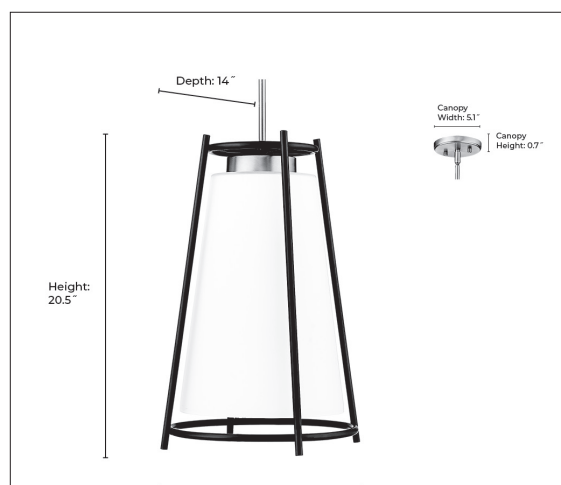

21101 VB

Millennium Lighting
105 Declaration Drive
McDonough, GA 30253
www.millenniumlighting.com