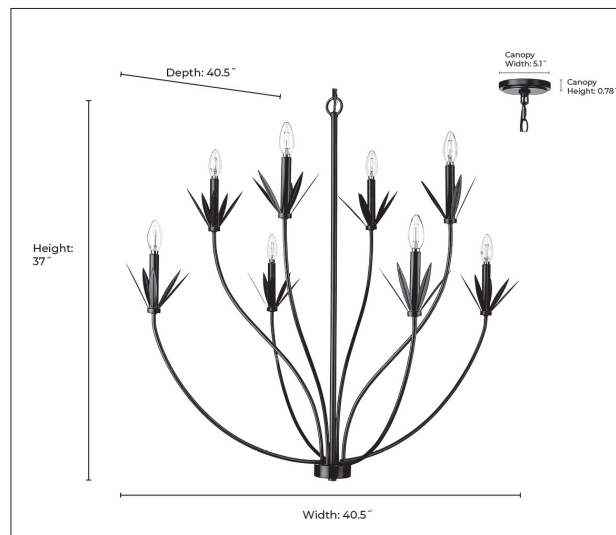

12708

PRIMROSE EIGHT LIGHT CHANDELIER

FINISH

MB - Matte Black
TWH - Textured White

DIMENSIONS

Width 40.5"
Height 37"
Canopy Width 5.1"
Canopy Height 0.78"
Canopy Depth 5.1"
Chain 60"
Wire 144"
Weight 8.24 lbs.

MATERIAL

Steel

Glass

Glass No

LAMPING

Bulbs 8-Candle
Bulb Base Candelabra (E12)
Watts per Bulb 60W
Voltage 120V
Total Wattage 480W
Bulbs Included No

CERTIFICATION

ETL Listed Dry

ITEM NUMBER

SKU's 12708 MB
12708 TWH

12708 MB

12708 TWH

Millennium Lighting
105 Declaration Drive
McDonough, GA 30253
www.millenniumlighting.com