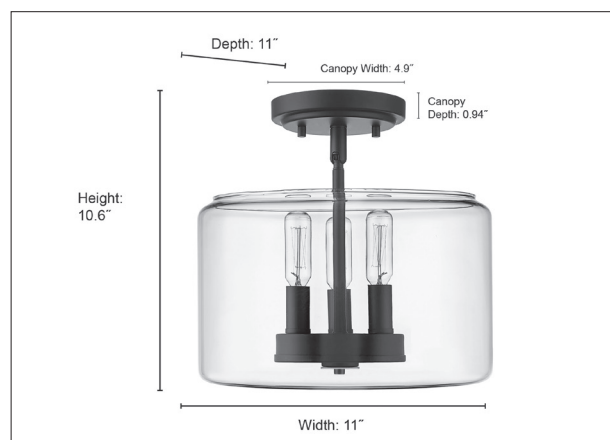

Millennium Lighting
105 Declaration Drive
McDonough, GA 30253
www.millenniumlighting.com