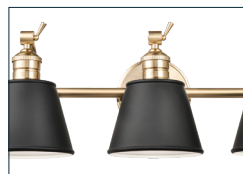

4463 MG

Millennium Lighting
105 Declaration Drive
McDonough, GA 30253
www.millenniumlighting.com