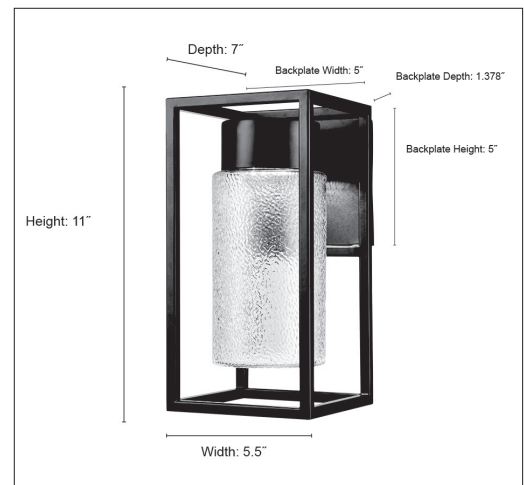

73001

LED LIGHT OUTDOOR WALL SCONCE

FINISH

PBK - Powder Coated Black

DIMENSIONS

Width 5.5"
Height 11"
Ext. 7"
Backplate Width 5"
Backplate Height 5"
Backplate Depth 1.378"
Weight 3.96 lbs.

MATERIAL

Steel

GLASS

Glass Clear Textured

LAMPING

LED 8W
700 LM
3000K

CERTIFICATION

ETL Listed Wet Location

ITEM NUMBER

SKU's 73001 PBK

73001 PBK

Millennium Lighting
105 Declaration Drive
McDonough, GA 30253
www.millenniumlighting.com