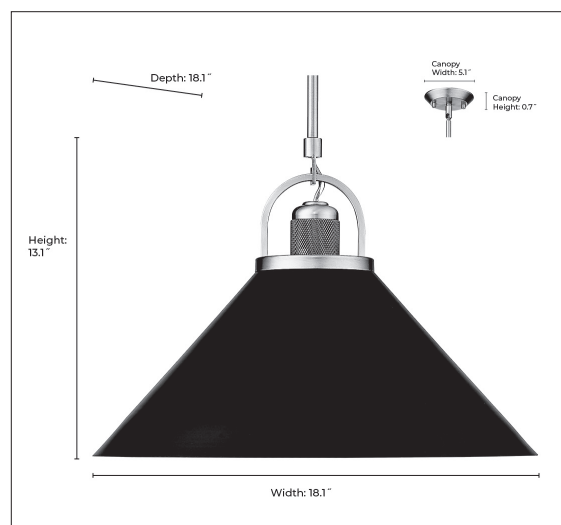

20901 PN/MV

Millennium Lighting
105 Declaration Drive
McDonough, GA 30253
www.millenniumlighting.com