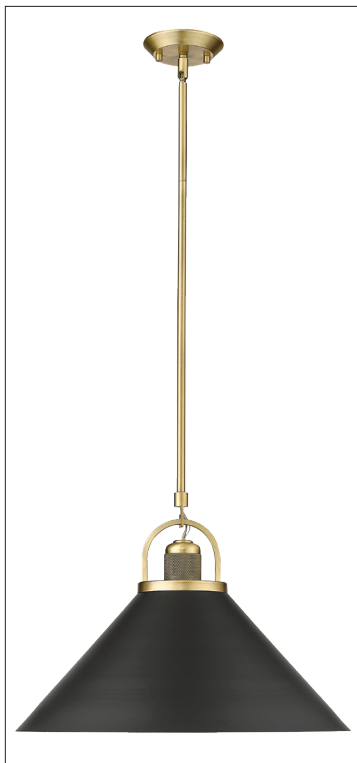

20901

ARTISTAN ONE LIGHT PENDANT

FINISH

VB/MB - Vintage Brass/Matte Black
PN/MW - Polished Nickel/Matte White

DIMENSIONS

Width 18.1"
Height 13.1"
Canopy Width 5.1"
Canopy Height 0.7"
Canopy Depth 5.1"
Stems Included (1 ea.) 6", 12", & 18"
Weight 5.72 lbs.

MATERIAL

Steel

Shade

Shade Matte Black Metal
Matte White Metal

LAMPING

Bulbs 1-Medium
Bulb Base Medium (E26)
Watts per Bulb 60W
Voltage 120V
Total Wattage 60W
Bulbs Included No

CERTIFICATION

ETL Listed Dry

ITEM NUMBER

SKU's 20901 PN/MW
20901 VB/MB

20901 VB/MB

20901 PN/MV

Millennium Lighting
105 Declaration Drive
McDonough, GA 30253
www.millenniumlighting.com