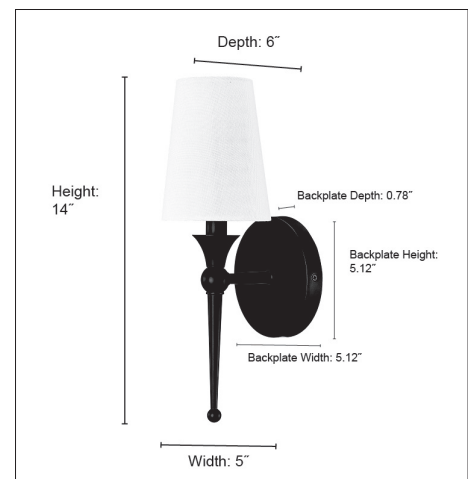

17101 VB

Millennium Lighting
105 Declaration Drive
McDonough, GA 30253
www.millenniumlighting.com