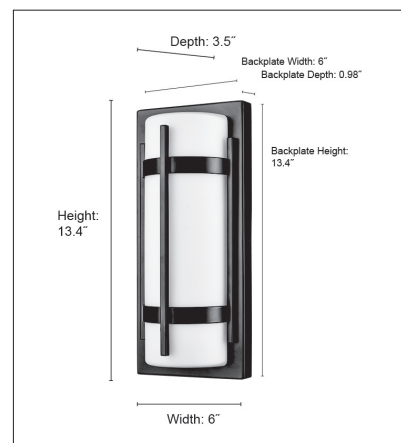

76001

LED ONE LIGHT OUTDOOR SCONCE

FINISH

PBK - Powder Coated Black

DIMENSIONS

Width 6"
Height 13.4"
Extension: 3.5"
Backplate Width 6"
Backplate Height 13.4"
Backplate Depth 0.98"
Weight 4.16 lbs

MATERIAL

Steel

Glass

Glass White

LAMPING

Integrated LED
500 Lumens
3000K
15W

CERTIFICATION

ETL Listed Wet Location

ITEM NUMBER

SKU's 76001 PBK

76001 PBK

Millennium Lighting
105 Declaration Drive
McDonough, GA 30253
www.millenniumlighting.com