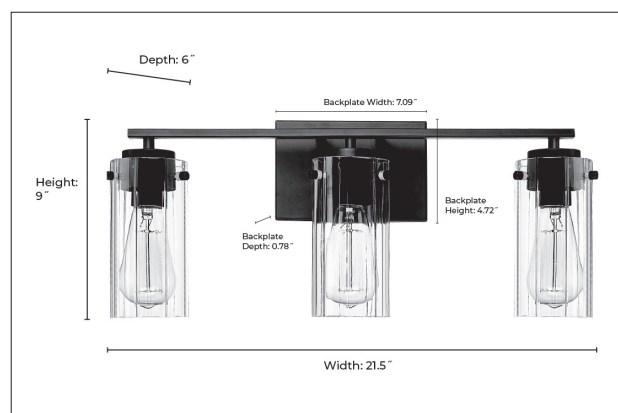

10303 MB

Millennium Lighting
105 Declaration Drive
McDonough, GA 30253
www.millenniumlighting.com