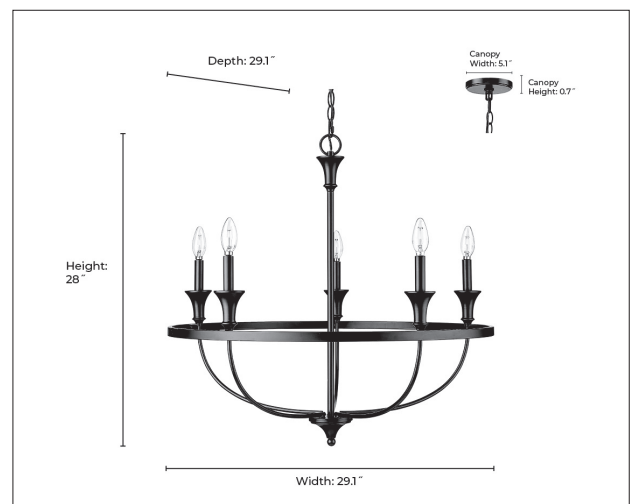

28005

EMERY FIVE LIGHT CHANDELIER

FINISH

BN - Brushed Nickel
MB - Matte Black
MG - Modern Gold

DIMENSIONS

Width 29.1"
Height 28"
Canopy Width 5.1"
Canopy Height 0.7"
Canopy Depth 5.1"
Chain 60"
Wire 144"
Weight 7.92 lbs.

MATERIAL

Steel

Glass

Glass No

LAMPING

Bulbs 5-Candle
Bulb Base Candelabra (E12)
Watts per Bulb 40W
Voltage 120V
Total Wattage 200W
Bulbs Included No

CERTIFICATION

ETL Listed Dry

ITEM NUMBER

SKU's 28005 BN
28005 MB
28005 MG

280095 BN

28005 MB

28005 MG

Millennium Lighting
105 Declaration Drive
McDonough, GA 30253
www.millenniumlighting.com