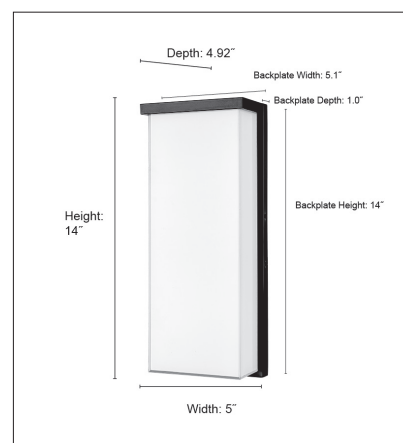

74201

LED ONE LIGHT OUTDOOR SCONCE

FINISH

PBK - Powder Coated Black

DIMENSIONS

Width 5"
Height 14"
Extension: 4.92"
Backplate Width 5.1"
Backplate Height 14"
Backplate Depth 1.0"
Weight 5.06 lbs

MATERIAL

Steel/Aluminum

Glass

Glass White

LAMPING

Integrated LED
650 Lumens
3000K
14W

CERTIFICATION

ETL Listed Wet Location

ITEM NUMBER

SKU's 74201 PBK

74201 PBK

Millennium Lighting
105 Declaration Drive
McDonough, GA 30253
www.millenniumlighting.com