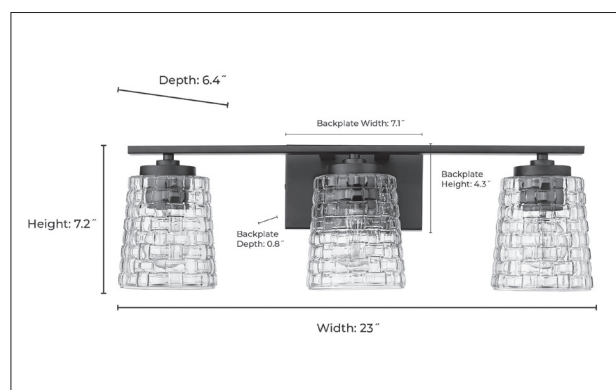

Millennium Lighting
105 Declaration Drive
McDonough, GA 30253
www.millenniumlighting.com