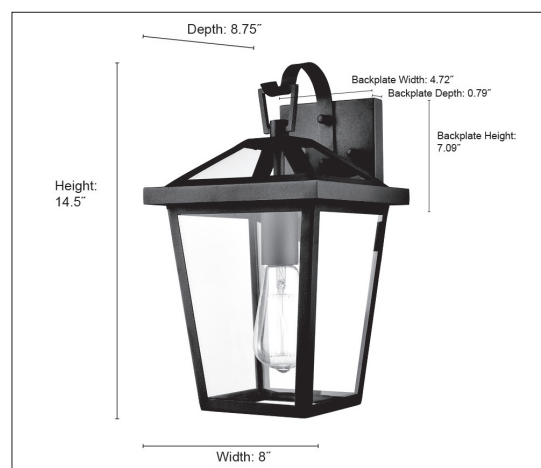

92101

MESUN ONE LIGHT OUTDOOR WALL MOUNT

FINISH

TBK - Textured Black

DIMENSIONS

Width 8"
Height 14.5"
Depth 8.75"
Backplate Width 4.72"
Backplate Height 7.09"
Backplate Depth 0.79"
Weight 4.94 lbs

MATERIAL

Steel

GLASS

Glass Clear

LAMPING

Bulbs 1-Medium
Bulb Base Medium (E26)
Watts per Bulb 100W
Voltage 120V
Total Wattage 100W
Bulbs Included No

CERTIFICATION

ETL Listed Wet Location

ITEM NUMBER

SKU's 92101 TBK

92101 TBK

Millennium Lighting
105 Declaration Drive
McDonough, GA 30253
www.millenniumlighting.com