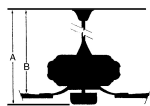

Image File Name: F602L-RRB.jpg

MEASUREMENTS

Blade Finish:	Reversible Blades: No		
Blade Material: ABS	Slope: Yes		
Blade Sweep: 42"	No. of Blades: 6	Blade Pitch: 20	Hanging Weight: 32.76
Downrod 1: 6	Downrod 1 Outside Dia: .75	Downrod 2:	Downrod 2 Outside Dia:
Ceiling to Lowest Point: (Dim A) 17.0	Ceiling to Blade (Dim B) 15.25	Lead Wire: 80	Motor Size: 82 x 25 mm